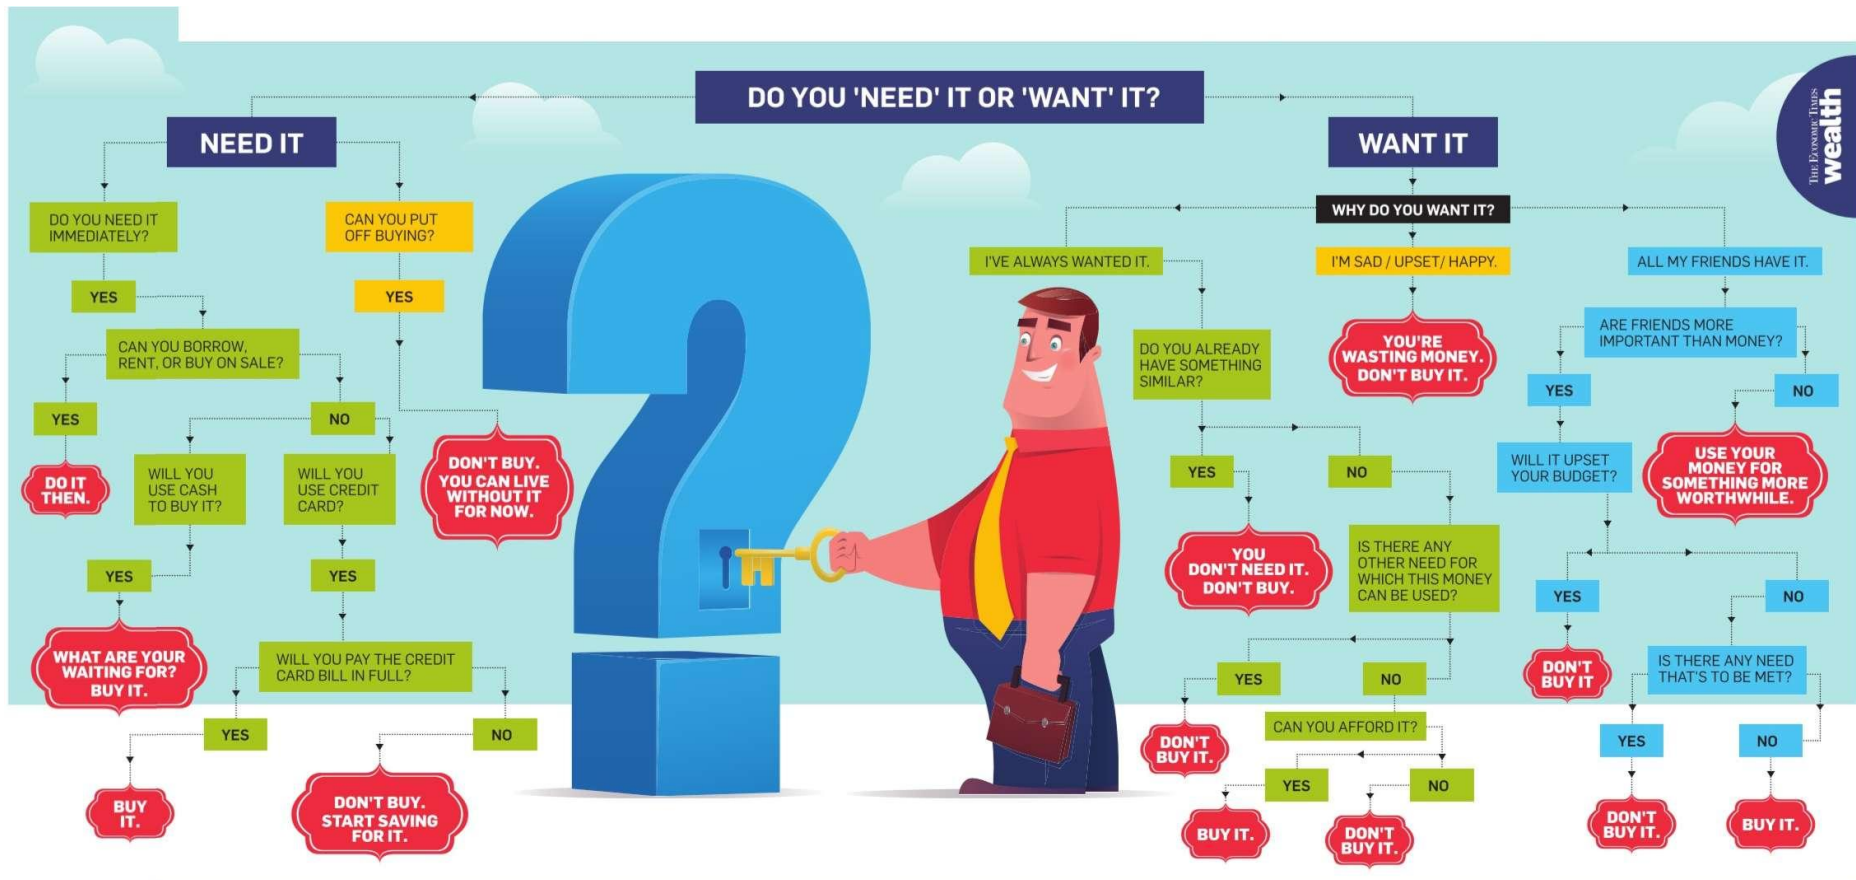

For Stepping Out source: ET (Delhi) 10.10.2016 The framework can also be converted into Time Management flow chart to prepare of any exam

2016

The Essential Edge
wealth